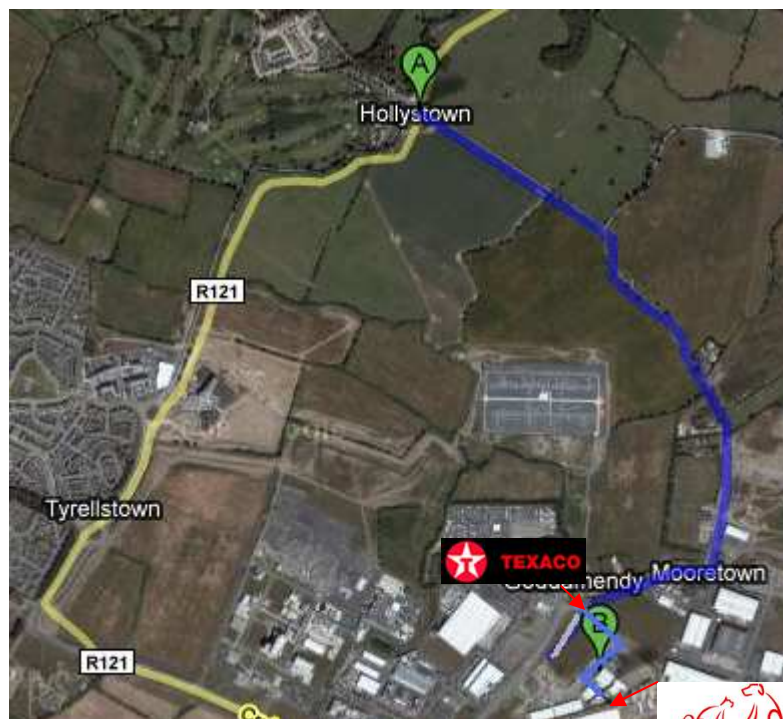

### Map and Driving Directions

- ✿ From Hollystown to Cara Veterinary Hospital.
- ✿ Freephone: 1800 CARA-VET (1800 2272 838)
- ✿ Distance: 2.3 km – about 3 mins

*Please note we are based in Blanchardstown Corporate Park 2 (not Blanchardstown Corporate Park). As you make your journey you may see signs for Blanchardstown Corporate Park - please ignore those signs and use the directions below.*

### Map

### Key:

- A = Hollystown
- B = Cara Veterinary Hospital
- = Driving Route

### Driving Instructions

1. Head southeast on The Oaks toward R121/The Oaks (**0.7 km**)
2. Turn right at Ratoath Rd (**1.1 km**)
3. Turn right (**0.5km**)
4. At the roundabout, take the 1<sup>st</sup> exit. You will find yourself going through the entrance to the Blanchardstown Corporate Park 2.
5. Once in the Corporate Park, take a right at the first roundabout, and then take the 2<sup>nd</sup> left.
6. Cara Vet Hospital is located at Unit 233 (3<sup>rd</sup> building on your right).